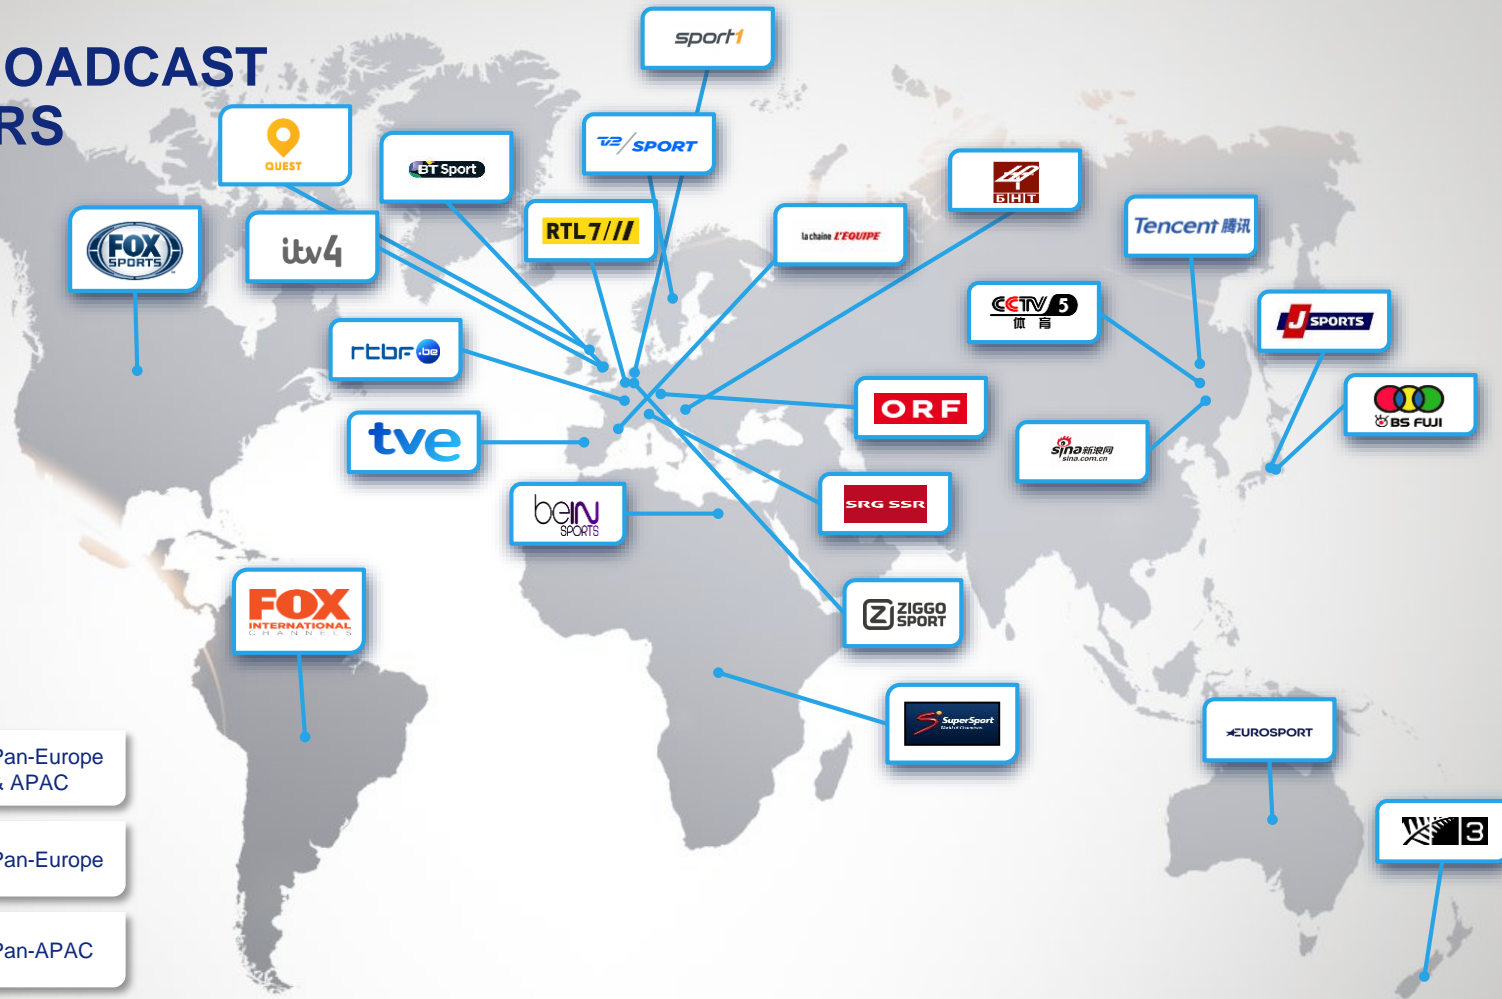

WEC 6 HOURS OF SHANGHAI TV DISTRIBUTION

November 5th, 2017
11:00 – 17:00 Local time

MAIN BROADCAST PARTNERS

	Pan-Europe & APAC
--	-------------------

	Pan-Europe
--	------------

	Pan-APAC
--	----------

Broadcaster

Worldwide

News Access

EBU Members

News Access

IN-FLIGHT/CRUISE SHIPS

Worldwide

In-flight & cruise ship distribution

OTHER MEDIA