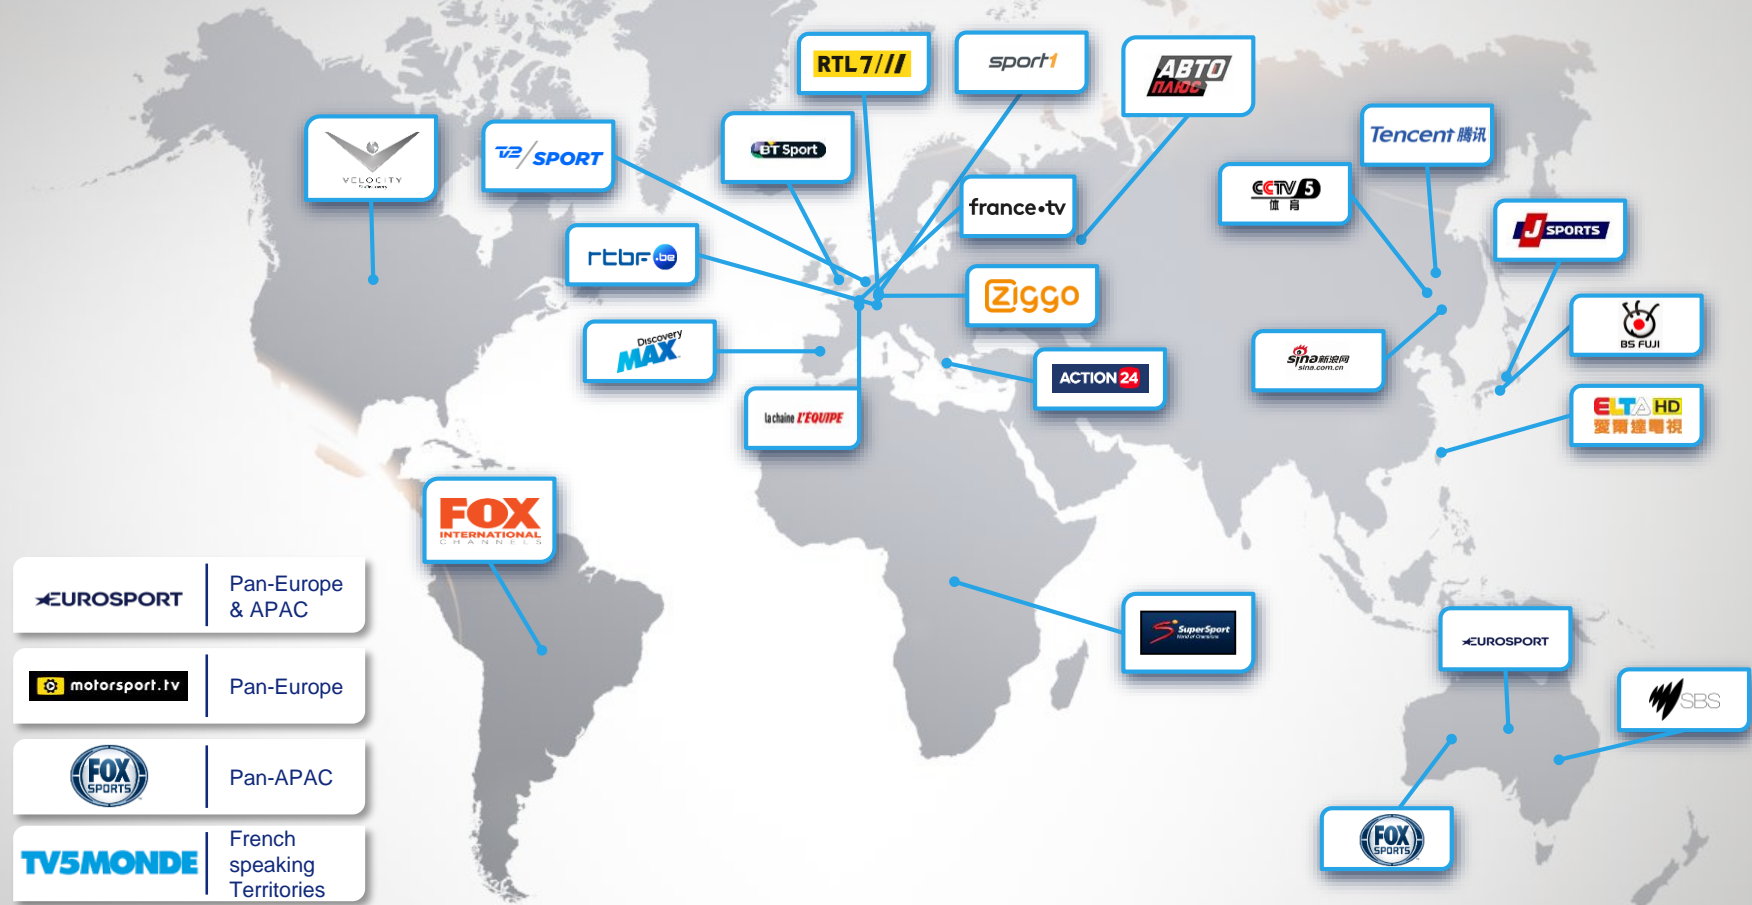

2018/19 BROADCAST PARTNERS