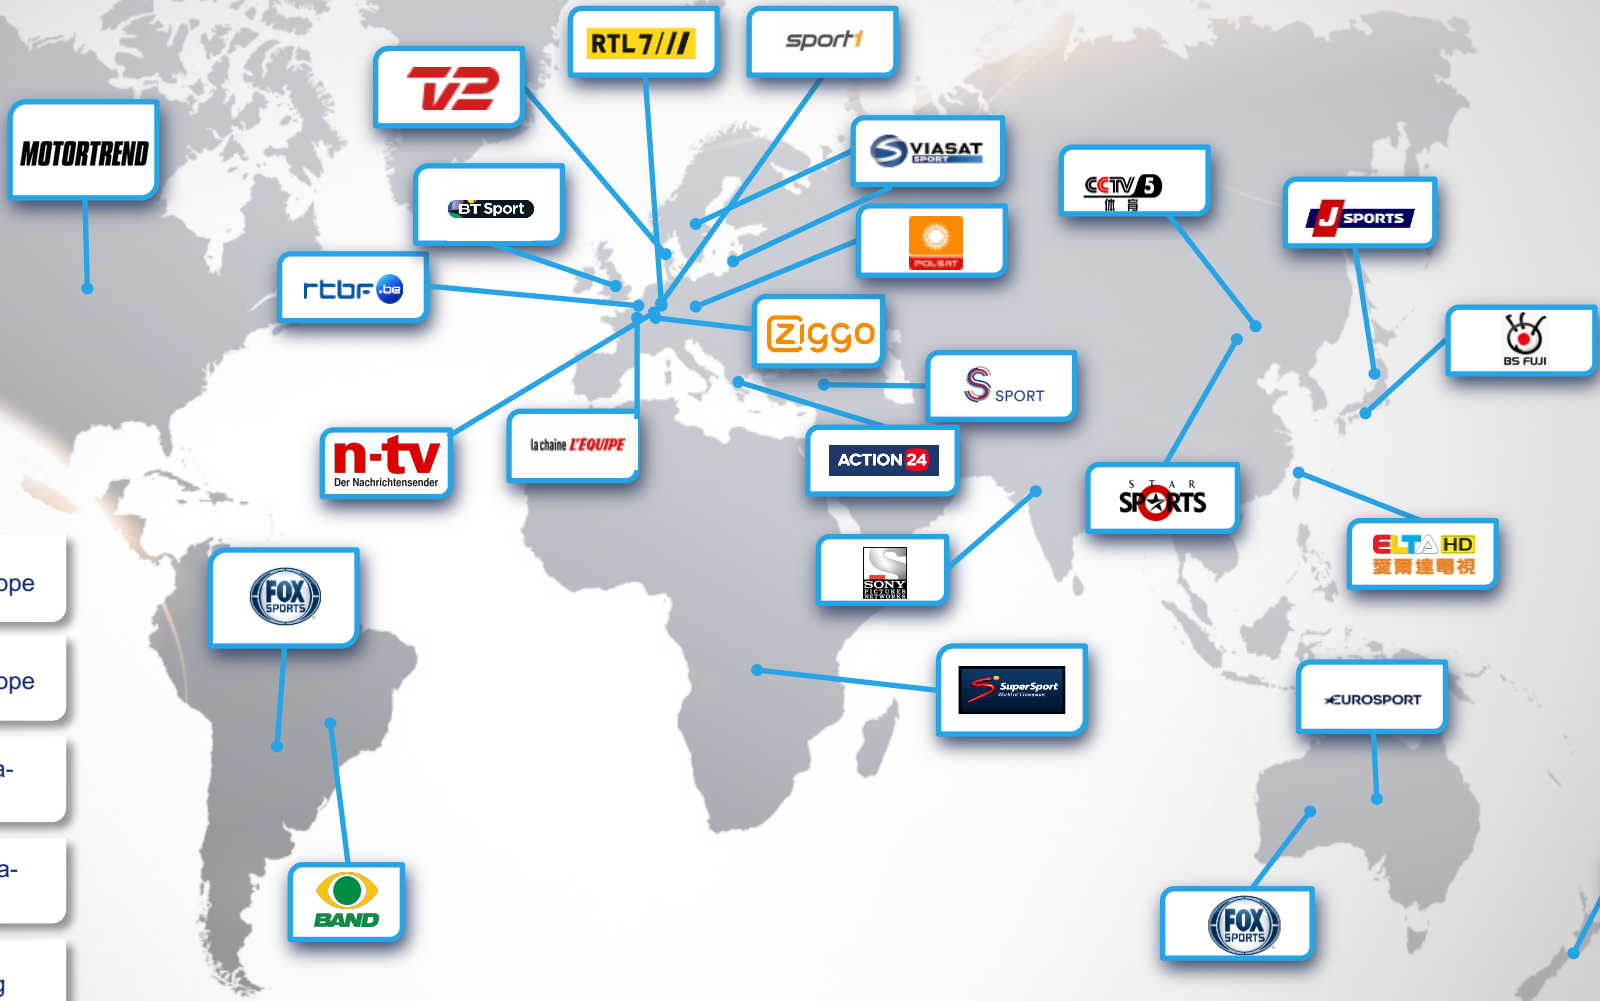

A stylized world map in shades of grey and white, serving as a background for the title text. The map shows the outlines of continents and some internal country borders.

TV DISTRIBUTION: 4 HOURS OF SILVERSTONE

1st September 2019
12:00 – 16:00 Local time

The logo for 'infront', consisting of the word 'infront' in a red, lowercase, sans-serif font. A vertical line is positioned to the left of the logo.

2019/20 BROADCAST PARTNERS