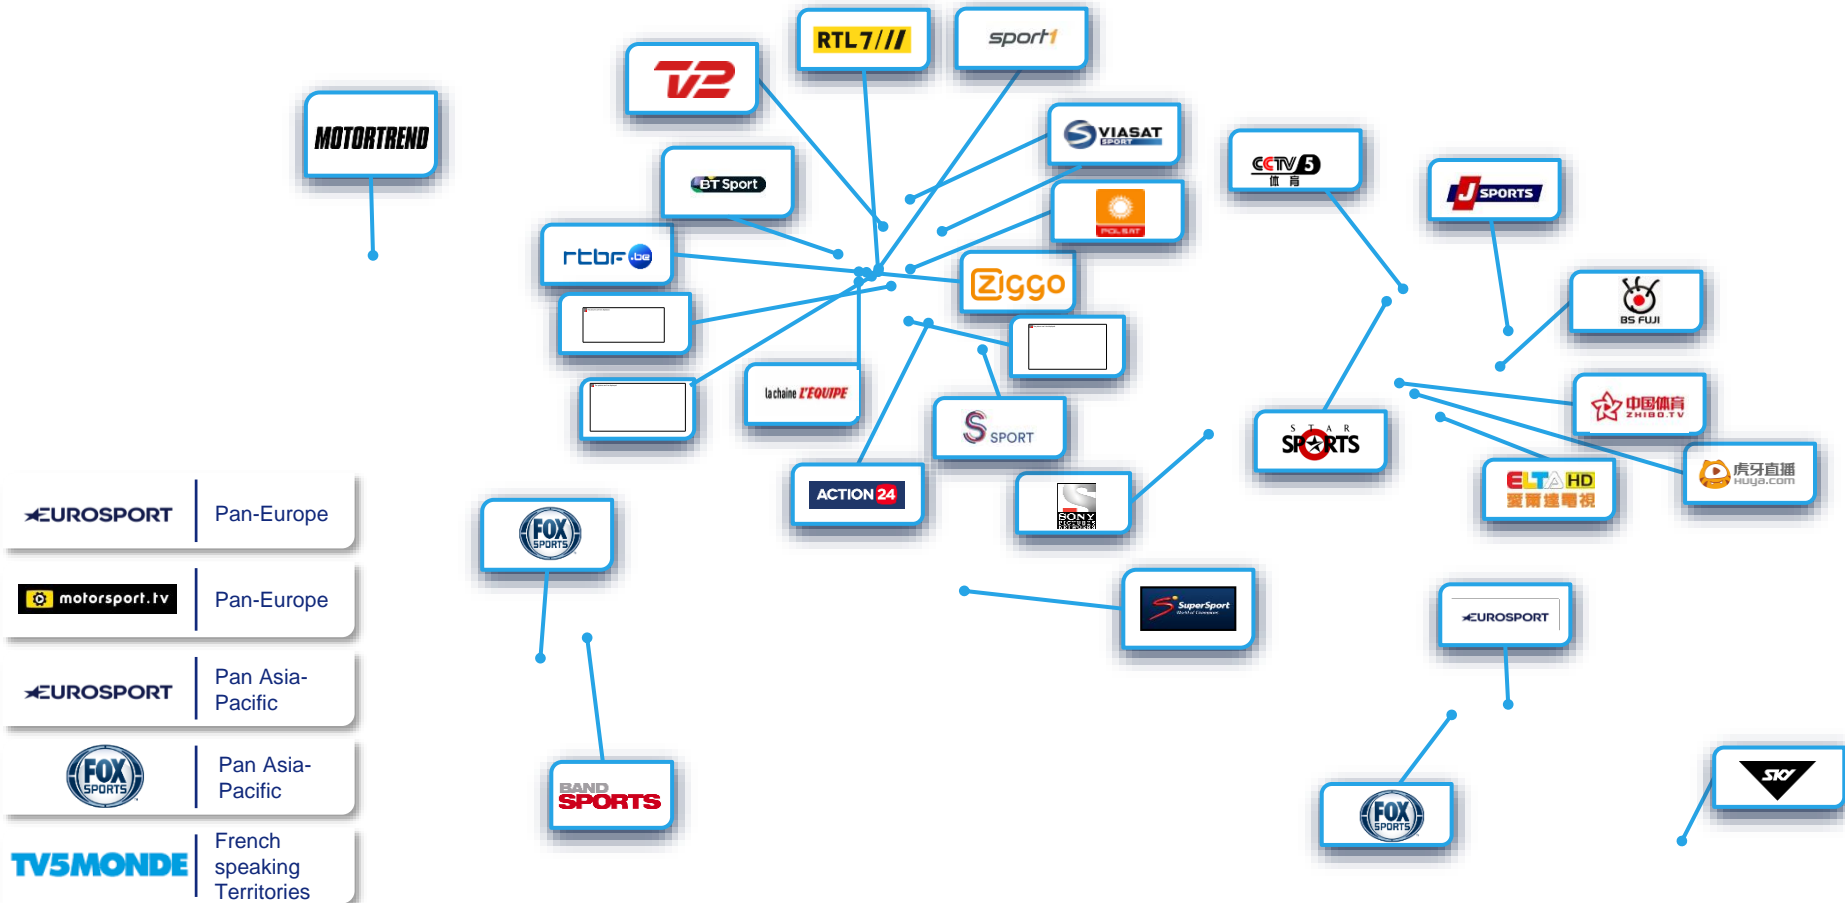

2019/20 BROADCAST PARTNERS