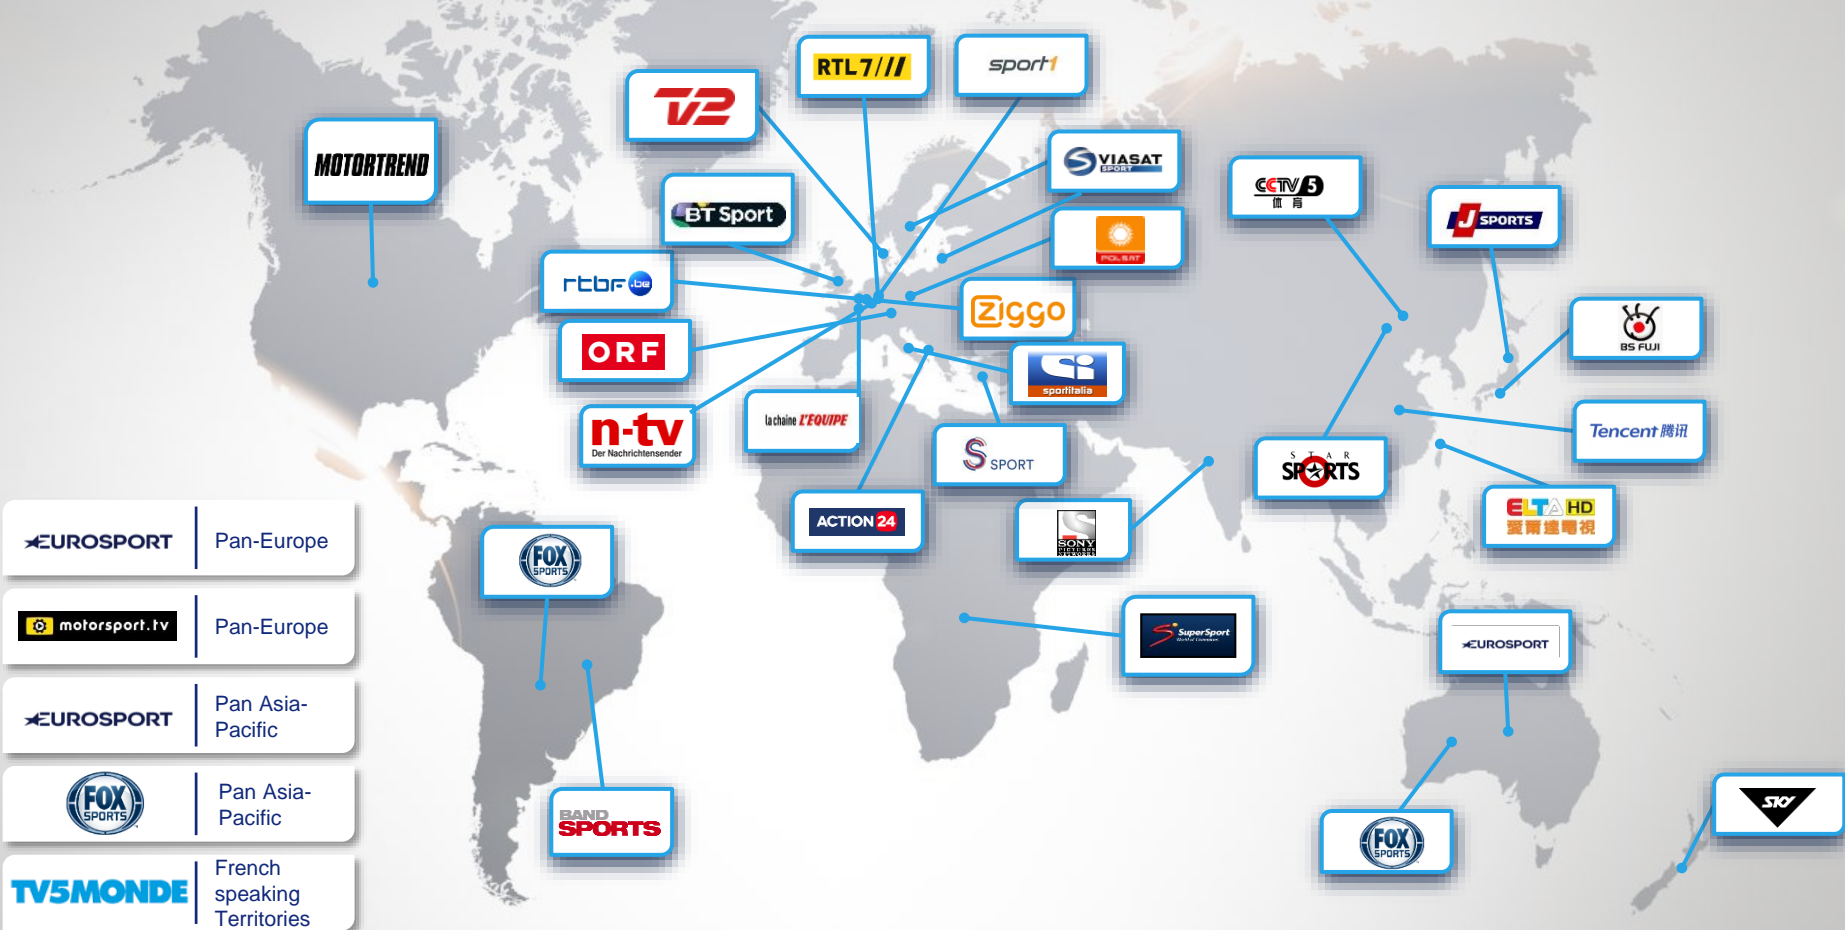

TV DISTRIBUTION: Lone Star Le Mans

23rd February 2020
12:00 – 18:00 Local time

2019/20 Broadcast Partners

-  Pan-Europe
-  Pan-Europe
-  Pan Asia-Pacific
-  Pan Asia-Pacific
-  French speaking Territories

Broadcaster

Territories

Info

LIVE // HIGHLIGHTS // NEWS

Local time unless stated

EUROPEAN BROADCASTERS

Netherlands

Pay TV
Potential Reach: tbc